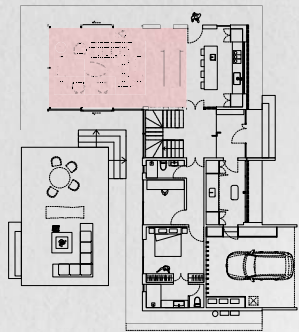

Dining and Living