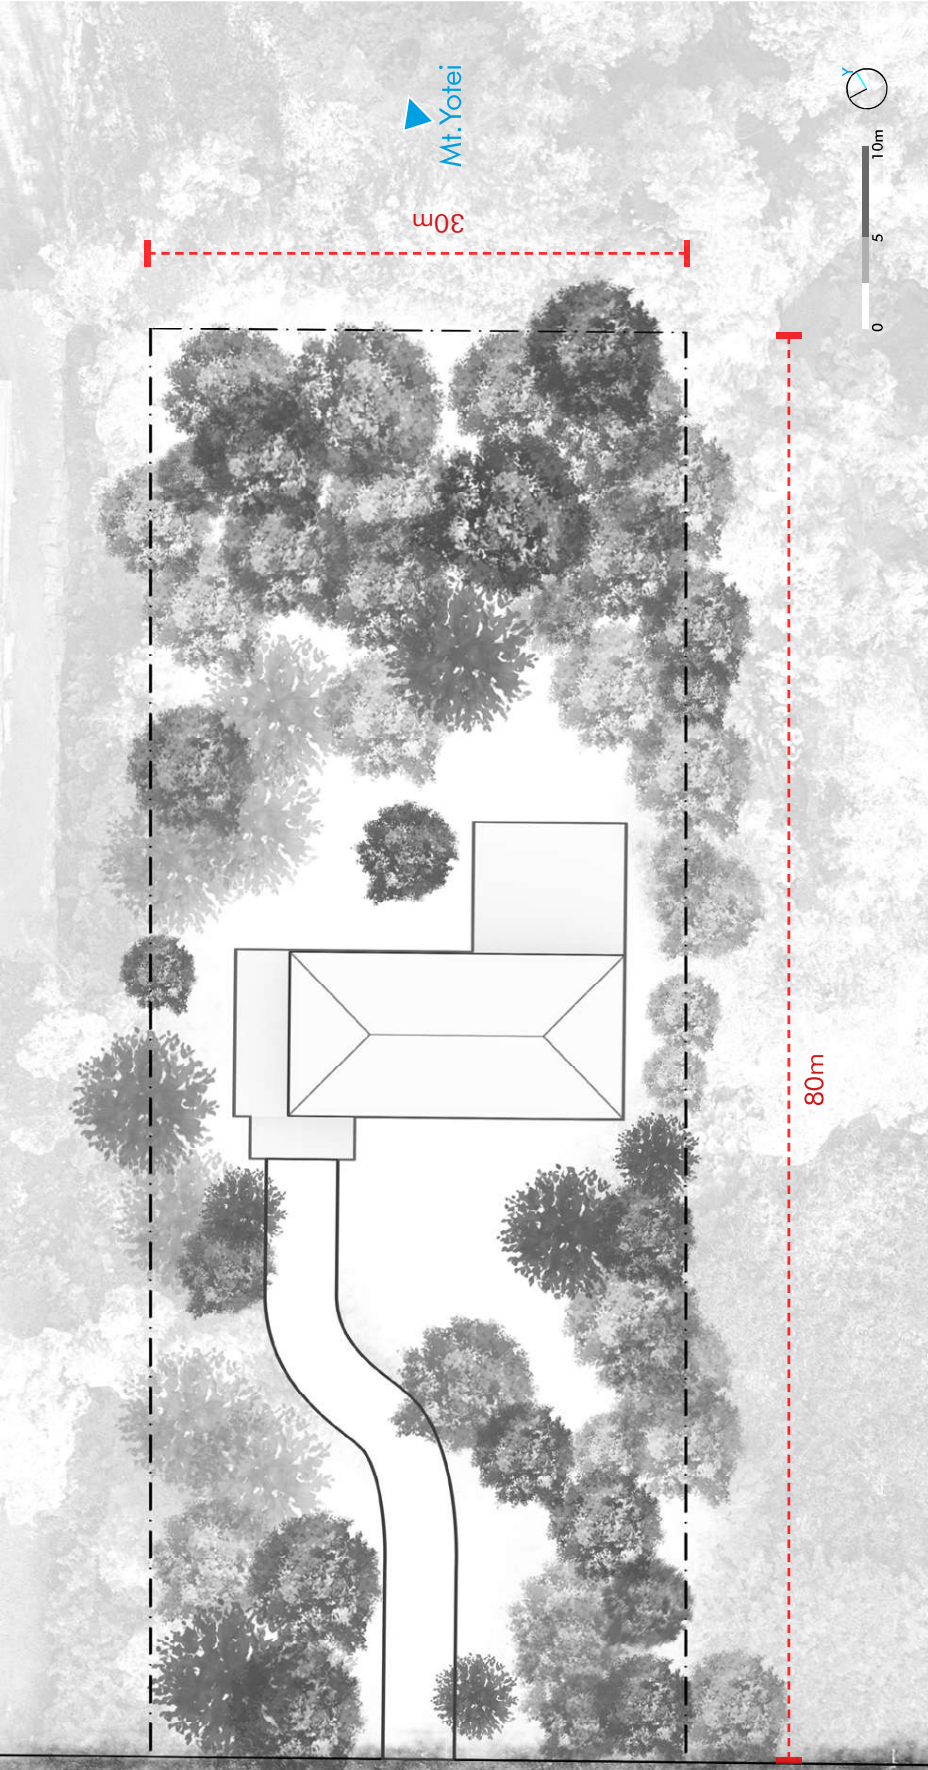

## THE SITE

The site sits at the foot of Mt Annupuri, among a pristine forest of silver birches, maples, larches and beeches.

## THE SITE

Through the forest, the site enjoys views of mount Yotei. The key spaces of the villa revolve around their exposure to the eastern views and the forest garden.

WELCOME

# 1FL Plan

1FL: 188m<sup>2</sup>

Veranda: 103m<sup>2</sup>

## 2FL Plan

2FL: 107.5m<sup>2</sup>

Available Terrace Space: 111m<sup>2</sup>