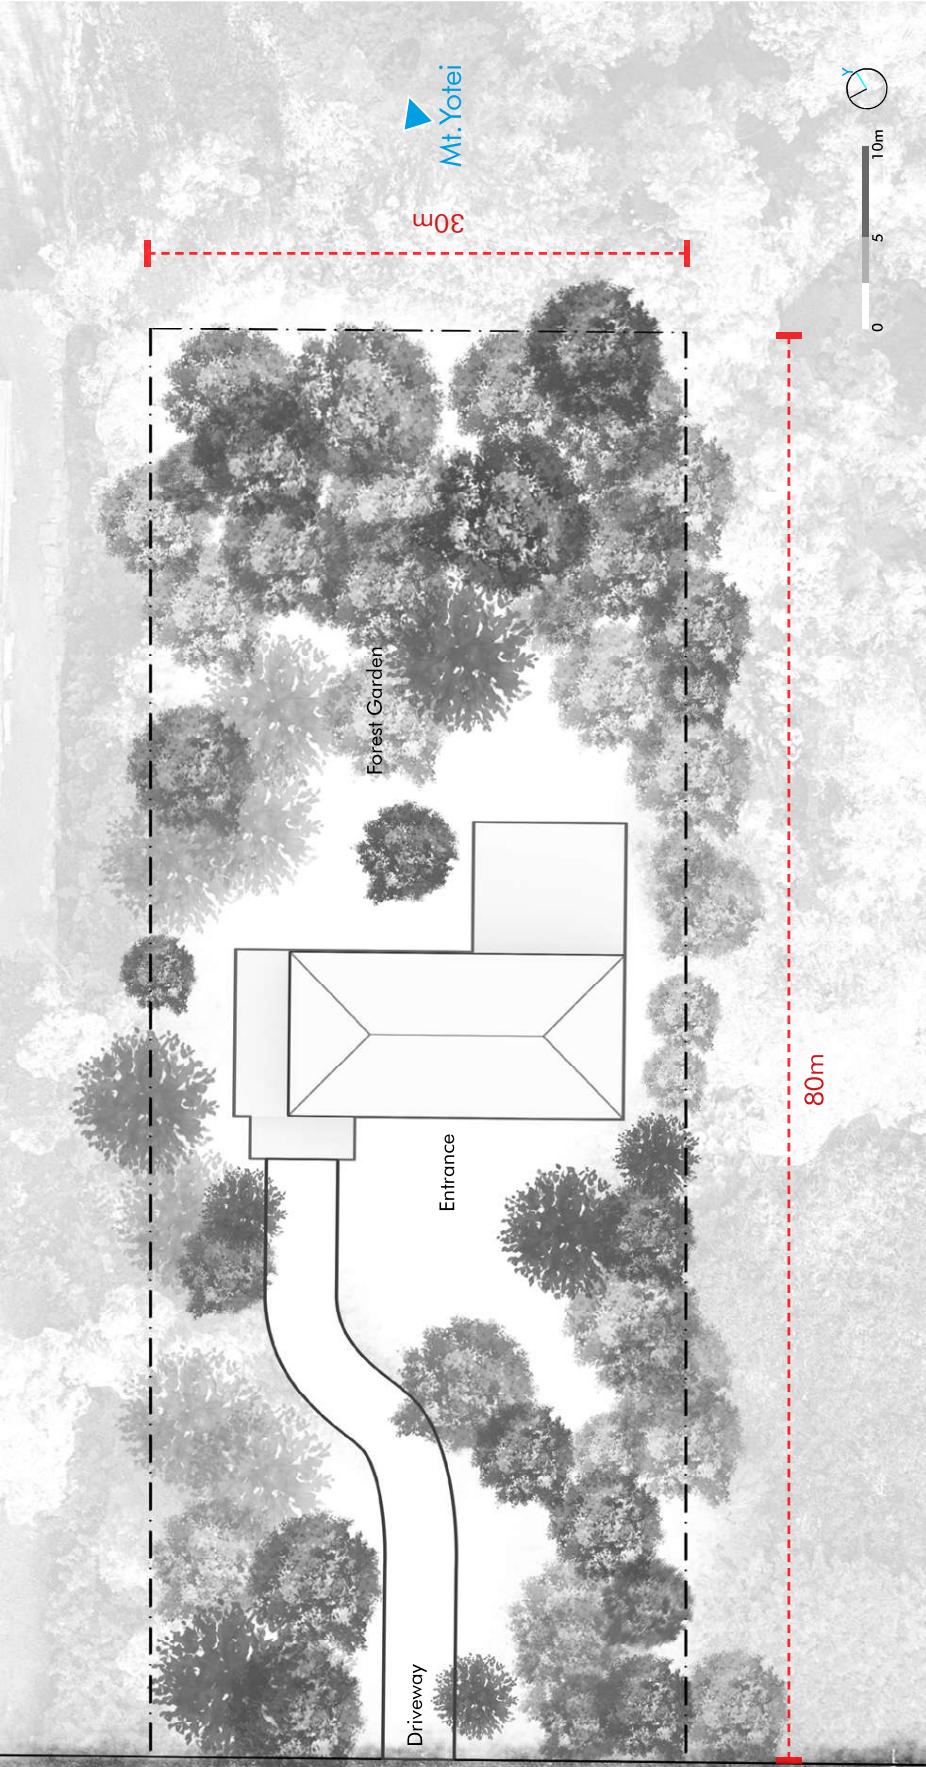

## THE SITE

The site sits at the foot of Mt Annupuri, among a pristine forest of silver birches, maples, larches and beeches.

## THE SITE

Through the forest, the site enjoys views of mount Yotei. The key spaces of the villa revolve around their exposure to the eastern views and the forest garden.

WELCOME

# 1FL Plan

1FL: 188m<sup>2</sup>

Veranda: 103m<sup>2</sup>

## 2FL Plan

2FL: 107.5m<sup>2</sup>

Available Terrace Space: 111m<sup>2</sup>